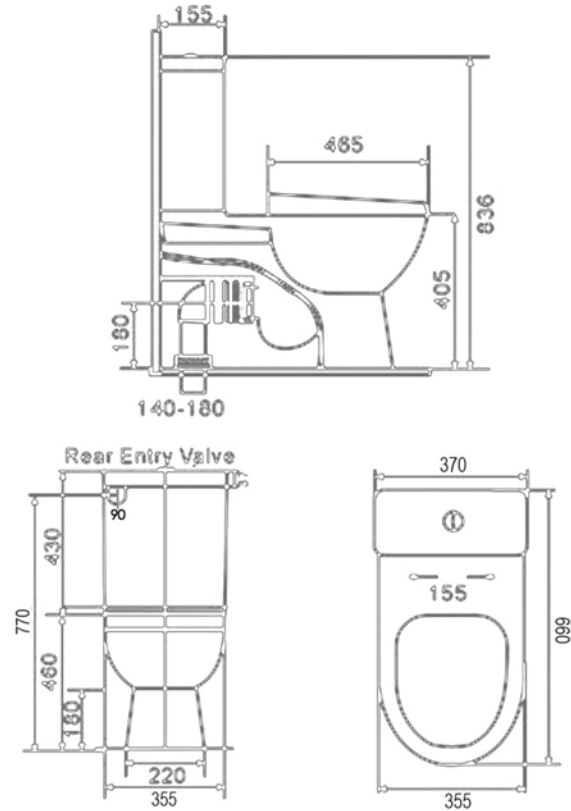

Venus toilet suite

TOILET SUITE

Item Code	Description
V-VENUS1002	Venus back to wall toilet suite

Specifications	
Type:	Vitreous China back to wall
Inlet:	Bottom
Flush:	4.5/3.0 litre dual flush
Star:	4 Star water rating
Set out:	140mm - 180mm
Seat:	Soft close duraplast seat
Warranty:	Ceramic 5 years replacement product 1 year parts and labour All other components 1 year parts and labour.