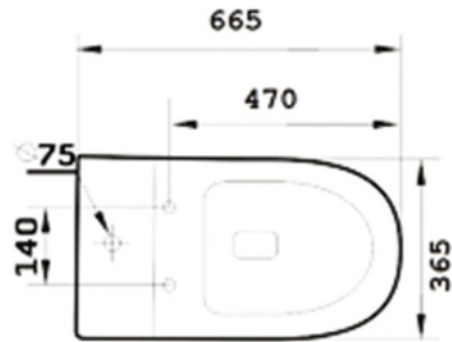

# Aura Round toilet suite

TOILET SUITE

Item Code	Description
V-AURA	Aura Round back to wall toilet suite.

Specifications	
Type:	Vitreous China back to wall
Inlet:	Bottom
Flush:	4.5 / 3.0 litre dual flush
Star:	4 Star water rating
Set out:	60mm - 180mm
Seat:	Soft close duraplast seat
Warranty:	12 months on internal parts 5 years on ceramic.