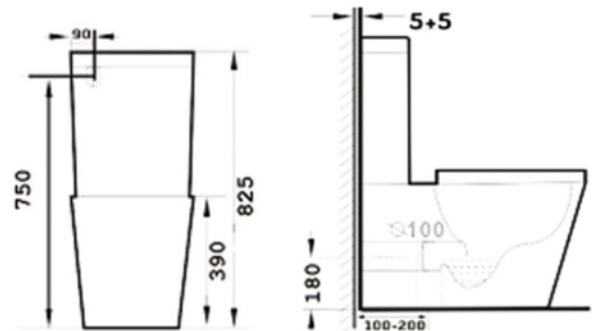

# Aura Round toilet suite

TOILET SUITE

Item Code	Description
V-AURA	Aura Round back to wall toilet suite.

Specifications	
Type:	Vitreous China back to wall
Inlet:	Bottom
Flush:	4.5 / 3.0 litre dual flush
Star:	4 Star water rating
Set out:	60mm - 180mm
Seat:	Soft close duraplast seat
Warranty:	12 months on internal parts 5 years on ceramic.