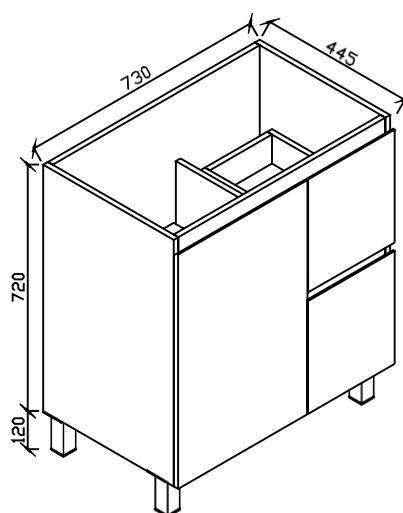

Zeus Fingerpull

Vanity Collection

PRODUCT SPECIFICATIONS

- Gloss white polymarble basin
- 1 tap hole standard, 3 tap hole optional
- High gloss white polyurethane cabinet
- 750 / 900mm available in LHD or RHD
- Available on legs, kickboard or wall hung
- Soft closing doors
- Full extension runner
- Adjustable square legs
- E0 HMR & E1 MDF Board
- FSC Certified
- Sizes 600mm, 750mm, 900mm, 1200mm
- Requires 32mm waste + overflow

Available from

600mm(L)x460mm(W)x620mm(H)

Product Code	Description
ZFP600WH1TH	Zeus FP 600 Wall Hung - PM 1TH
ZFP600WH3TH	Zeus FP 600 Wall Hung - PM 3TH

Product Code	Description
ZFP600S1TH	Zeus FP 600 Legs - PM 1TH
ZFP600S3TH	Zeus FP 600 Legs - PM 3TH

600mm(L)x460mm(W)x930mm(H)

Product Code	Description
ZFP600K1TH	Zeus FP 600 Kick - PM 1TH
ZFP600K3TH	Zeus FP 600 Kick - PM 3TH

750mm(L)x460mm(W)x620mm(H)

Product Code	Description
ZFP750WHL1TH	Zeus FP 750 Wall Hung LHD - PM 1TH
ZFP750WHL3TH	Zeus FP 750 Wall Hung LHD - PM 3TH
ZFP750WHR1TH	Zeus FP 750 Wall Hung RHD - PM 1TH
ZFP750WHR3TH	Zeus FP 750 Wall Hung RHD - PM 3TH