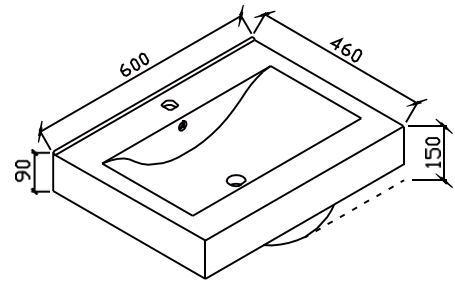

Zeus Fingerpull

Vanity Collection

PRODUCT SPECIFICATIONS

- Gloss white polymarble basin
- 1 tap hole standard, 3 tap hole optional
- High gloss white polyurethane cabinet
- 750 / 900mm available in LHD or RHD
- Available on legs, kickboard or wall hung
- Soft closing doors
- Full extension runner
- Adjustable square legs
- E0 HMR & E1 MDF Board
- FSC Certified
- Sizes 600mm, 750mm, 900mm, 1200mm
- Requires 32mm waste + overflow

Available from

600mm(L)x460mm(W)x620mm(H)

Product Code	Description
ZFP600WH1TH	Zeus FP 600 Wall Hung - PM 1TH
ZFP600WH3TH	Zeus FP 600 Wall Hung - PM 3TH

Product Code	Description
ZFP600S1TH	Zeus FP 600 Legs - PM 1TH
ZFP600S3TH	Zeus FP 600 Legs - PM 3TH

600mm(L)x460mm(W)x930mm(H)

Product Code	Description
ZFP600K1TH	Zeus FP 600 Kick - PM 1TH
ZFP600K3TH	Zeus FP 600 Kick - PM 3TH

750mm(L)x460mm(W)x620mm(H)

Product Code	Description
ZFP750WHL1TH	Zeus FP 750 Wall Hung LHD - PM 1TH
ZFP750WHL3TH	Zeus FP 750 Wall Hung LHD - PM 3TH
ZFP750WHR1TH	Zeus FP 750 Wall Hung RHD - PM 1TH
ZFP750WHR3TH	Zeus FP 750 Wall Hung RHD - PM 3TH