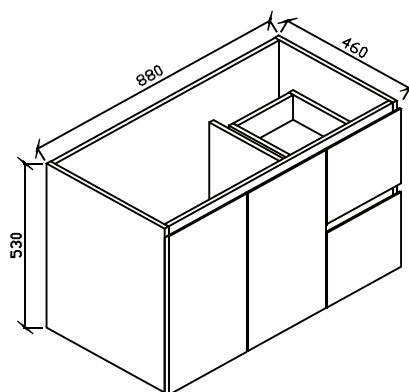

900mm(L)x460mm(W)x620mm(H)