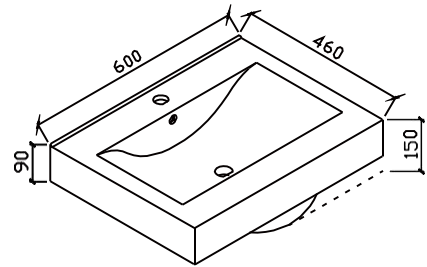

Zeus Fingerpull

Vanity Collection

PRODUCT SPECIFICATIONS

- Gloss white polymarble basin
- 1 tap hole standard, 3 tap hole optional
- High gloss white polyurethane cabinet
- 750 / 900mm available in LHD or RHD
- Available on legs, kickboard or wall hung
- Soft closing doors
- Full extension runner
- Adjustable square legs
- E0 HMR & E1 MDF Board
- FSC Certified
- Sizes 600mm, 750mm, 900mm, 1200mm
- Requires 32mm waste + overflow

Available from

600mm(L)x460mm(W)x620mm(H)

Product Code	Description
ZFP600WH1TH	Zeus FP 600 Wall Hung - PM 1TH
ZFP600WH3TH	Zeus FP 600 Wall Hung - PM 3TH

Product Code	Description
ZFP600S1TH	Zeus FP 600 Legs - PM 1TH
ZFP600S3TH	Zeus FP 600 Legs - PM 3TH

600mm(L)x460mm(W)x930mm(H)

Product Code	Description
ZFP600K1TH	Zeus FP 600 Kick - PM 1TH
ZFP600K3TH	Zeus FP 600 Kick - PM 3TH

750mm(L)x460mm(W)x620mm(H)

Product Code	Description
ZFP750WHL1TH	Zeus FP 750 Wall Hung LHD - PM 1TH
ZFP750WHL3TH	Zeus FP 750 Wall Hung LHD - PM 3TH
ZFP750WHR1TH	Zeus FP 750 Wall Hung RHD - PM 1TH
ZFP750WHR3TH	Zeus FP 750 Wall Hung RHD - PM 3TH