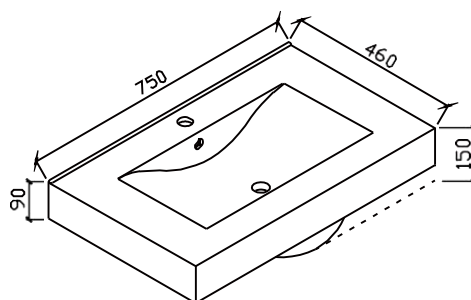

Zeus Fingerpull

Vanity Collection

PRODUCT SPECIFICATIONS

- Gloss white polymarble basin
- 1 tap hole standard, 3 tap hole optional
- High gloss white polyurethane cabinet
- 750 / 900mm available in LHD or RHD
- Available on legs, kickboard or wall hung
- Soft closing doors
- Full extension runner
- Adjustable square legs
- E0 HMR & E1 MDF Board
- FSC Certified
- Sizes 600mm, 750mm, 900mm, 1200mm
- Requires 32mm waste + overflow

Available from

600mm(L)x460mm(W)x620mm(H)

Product Code	Description
ZFP600WH1TH	Zeus FP 600 Wall Hung - PM 1TH
ZFP600WH3TH	Zeus FP 600 Wall Hung - PM 3TH

Product Code	Description
ZFP600S1TH	Zeus FP 600 Legs - PM 1TH
ZFP600S3TH	Zeus FP 600 Legs - PM 3TH

600mm(L)x460mm(W)x930mm(H)

Product Code	Description
ZFP600K1TH	Zeus FP 600 Kick - PM 1TH
ZFP600K3TH	Zeus FP 600 Kick - PM 3TH

750mm(L)x460mm(W)x620mm(H)

Product Code	Description
ZFP750WHL1TH	Zeus FP 750 Wall Hung LHD - PM 1TH
ZFP750WHL3TH	Zeus FP 750 Wall Hung LHD - PM 3TH
ZFP750WHR1TH	Zeus FP 750 Wall Hung RHD - PM 1TH
ZFP750WHR3TH	Zeus FP 750 Wall Hung RHD - PM 3TH