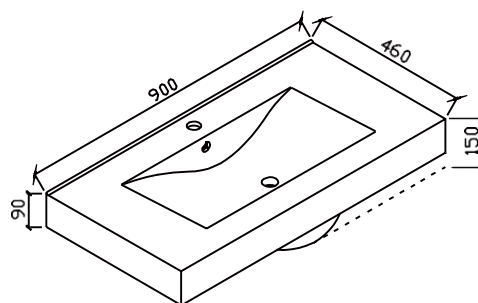

Product Code	Description
ZFP900WHL1TH	Zeus FP 900 Wall Hung LHD - PM 1TH
ZFP900WHL3TH	Zeus FP 900 Wall Hung LHD - PM 3TH
ZFP900WHR1TH	Zeus FP 900 Wall Hung RHD - PM 1TH
ZFP900WHR3TH	Zeus FP 900 Wall Hung RHD - PM 3TH