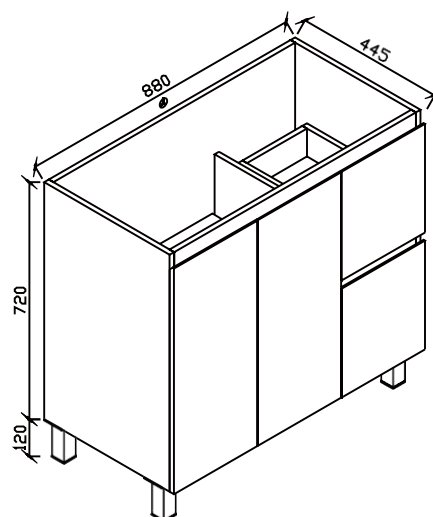

600mm(L)x460mm(W)x930mm(H)

Product Code	Description
ZFP600K1TH	Zeus FP 600 Kick - PM 1TH
ZFP600K3TH	Zeus FP 600 Kick - PM 3TH

750mm(L)x460mm(W)x620mm(H)

Product Code	Description
ZFP750WHL1TH	Zeus FP 750 Wall Hung LHD - PM 1TH
ZFP750WHL3TH	Zeus FP 750 Wall Hung LHD - PM 3TH
ZFP750WHR1TH	Zeus FP 750 Wall Hung RHD - PM 1TH
ZFP750WHR3TH	Zeus FP 750 Wall Hung RHD - PM 3TH

Product Code	Description
ZFP750LS1TH	Zeus FP 750 Legs LHD - PM 1TH
ZFP750LS3TH	Zeus FP 750 Legs LHD - PM 3TH
ZFP750RS1TH	Zeus FP 750 Legs RHD - PM 1TH
ZFP750RS3TH	Zeus FP 750 Legs RHD - PM 3TH

750mm(L)x460mm(W)x930mm(H)

900mm(L)x460mm(W)x620mm(H)

Product Code	Description
ZFP900LS1TH	Zeus FP 900 Legs LHD - PM 1TH
ZFP900LS3TH	Zeus FP 900 Legs LHD - PM 3TH
ZFP900RS1TH	Zeus FP 900 Legs RHD - PM 1TH
ZFP900RS3TH	Zeus FP 900 Legs RHD - PM 3TH