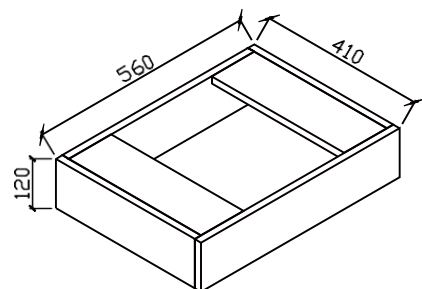

Zeus Fingerpull

Vanity Collection

PRODUCT SPECIFICATIONS

- Gloss white polymarble basin
- 1 tap hole standard, 3 tap hole optional
- High gloss white polyurethane cabinet
- 750 / 900mm available in LHD or RHD
- Available on legs, kickboard or wall hung
- Soft closing doors
- Full extension runner
- Adjustable square legs
- E0 HMR & E1 MDF Board
- FSC Certified
- Sizes 600mm, 750mm, 900mm, 1200mm
- Requires 32mm waste + overflow

Available from

600mm(L)x460mm(W)x620mm(H)

Product Code	Description
ZFP600WH1TH	Zeus FP 600 Wall Hung - PM 1TH
ZFP600WH3TH	Zeus FP 600 Wall Hung - PM 3TH

Product Code	Description
ZFP600S1TH	Zeus FP 600 Legs - PM 1TH
ZFP600S3TH	Zeus FP 600 Legs - PM 3TH

600mm(L)x460mm(W)x930mm(H)

Product Code	Description
ZFP600K1TH	Zeus FP 600 Kick - PM 1TH
ZFP600K3TH	Zeus FP 600 Kick - PM 3TH

750mm(L)x460mm(W)x620mm(H)

Product Code	Description
ZFP750WHL1TH	Zeus FP 750 Wall Hung LHD - PM 1TH
ZFP750WHL3TH	Zeus FP 750 Wall Hung LHD - PM 3TH
ZFP750WHR1TH	Zeus FP 750 Wall Hung RHD - PM 1TH
ZFP750WHR3TH	Zeus FP 750 Wall Hung RHD - PM 3TH