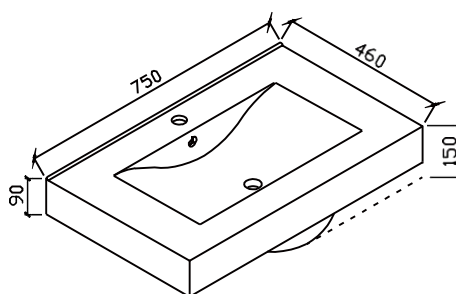

Zeus Fingerpull

Vanity Collection

PRODUCT SPECIFICATIONS

- Gloss white polymarble basin
- 1 tap hole standard, 3 tap hole optional
- High gloss white polyurethane cabinet
- 750 / 900mm available in LHD or RHD
- Available on legs, kickboard or wall hung
- Soft closing doors
- Full extension runner
- Adjustable square legs
- E0 HMR & E1 MDF Board
- FSC Certified
- Sizes 600mm, 750mm, 900mm, 1200mm
- Requires 32mm waste + overflow

Available from

600mm(L)x460mm(W)x620mm(H)

Product Code	Description
ZFP600WH1TH	Zeus FP 600 Wall Hung - PM 1TH
ZFP600WH3TH	Zeus FP 600 Wall Hung - PM 3TH

Product Code	Description
ZFP600S1TH	Zeus FP 600 Legs - PM 1TH
ZFP600S3TH	Zeus FP 600 Legs - PM 3TH

600mm(L)x460mm(W)x930mm(H)

Product Code	Description
ZFP600K1TH	Zeus FP 600 Kick - PM 1TH
ZFP600K3TH	Zeus FP 600 Kick - PM 3TH

750mm(L)x460mm(W)x620mm(H)

Product Code	Description
ZFP750WHL1TH	Zeus FP 750 Wall Hung LHD - PM 1TH
ZFP750WHL3TH	Zeus FP 750 Wall Hung LHD - PM 3TH
ZFP750WHR1TH	Zeus FP 750 Wall Hung RHD - PM 1TH
ZFP750WHR3TH	Zeus FP 750 Wall Hung RHD - PM 3TH