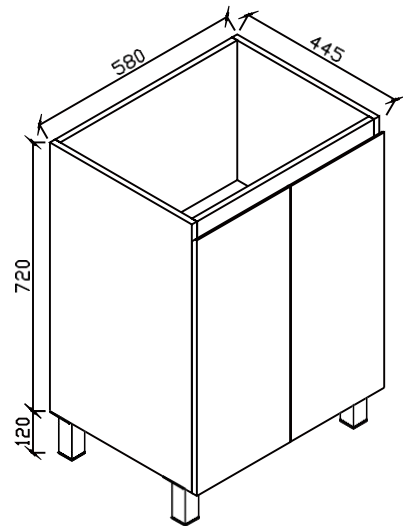

Zeus Fingerpull

Vanity Collection

PRODUCT SPECIFICATIONS

- Gloss white polymarble basin
- 1 tap hole standard, 3 tap hole optional
- High gloss white polyurethane cabinet
- 750 / 900mm available in LHD or RHD
- Available on legs, kickboard or wall hung
- Soft closing doors
- Full extension runner
- Adjustable square legs
- E0 HMR & E1 MDF Board
- FSC Certified
- Sizes 600mm, 750mm, 900mm, 1200mm
- Requires 32mm waste + overflow

Available from

600mm(L)x460mm(W)x620mm(H)

Product Code	Description
ZFP600WH1TH	Zeus FP 600 Wall Hung - PM 1TH
ZFP600WH3TH	Zeus FP 600 Wall Hung - PM 3TH

Product Code	Description
ZFP600S1TH	Zeus FP 600 Legs - PM 1TH
ZFP600S3TH	Zeus FP 600 Legs - PM 3TH

600mm(L)x460mm(W)x930mm(H)

Product Code	Description
ZFP600K1TH	Zeus FP 600 Kick - PM 1TH
ZFP600K3TH	Zeus FP 600 Kick - PM 3TH

750mm(L)x460mm(W)x620mm(H)

Product Code	Description
ZFP750WHL1TH	Zeus FP 750 Wall Hung LHD - PM 1TH
ZFP750WHL3TH	Zeus FP 750 Wall Hung LHD - PM 3TH
ZFP750WHR1TH	Zeus FP 750 Wall Hung RHD - PM 1TH
ZFP750WHR3TH	Zeus FP 750 Wall Hung RHD - PM 3TH