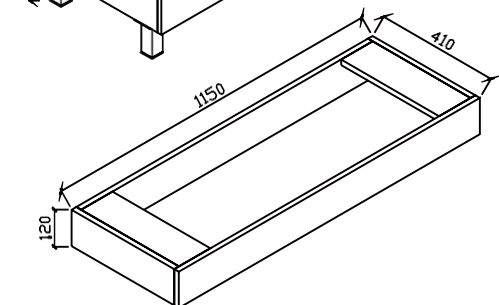

900mm(L)x460mm(W)x620mm(H)

Product Code	Description
ZFP900LS1TH	Zeus FP 900 Legs LHD - PM 1TH
ZFP900LS3TH	Zeus FP 900 Legs LHD - PM 3TH
ZFP900RS1TH	Zeus FP 900 Legs RHD - PM 1TH
ZFP900RS3TH	Zeus FP 900 Legs RHD - PM 3TH

900mm(L)x460mm(W)x930mm(H)

Product Code	Description
ZFP900LK1TH	Zeus FP 900 Kick LHD - PM 1TH
ZFP900LK3TH	Zeus FP 900 Kick LHD - PM 3TH
ZFP900RK1TH	Zeus FP 900 Kick RHD - PM 1TH
ZFP900RK3TH	Zeus FP 900 Kick RHD - PM 3TH

1200mm(L)x460mm(W)x620mm(H)

Product Code	Description
ZFP1200WH1TH	Zeus FP 1200 Wall Hung - PM 1TH
ZFP1200WH3TH	Zeus FP 1200 Wall Hung - PM 3TH

Product Code	Description
ZFP1200S1TH	Zeus FP 1200 Legs - PM 1TH
ZFP1200S3TH	Zeus FP 1200 Legs - PM 3TH