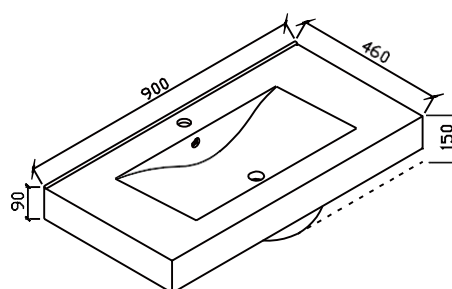

Product Code	Description
ZFP900LS1TH	Zeus FP 900 Legs LHD - PM 1TH
ZFP900LS3TH	Zeus FP 900 Legs LHD - PM 3TH
ZFP900RS1TH	Zeus FP 900 Legs RHD - PM 1TH
ZFP900RS3TH	Zeus FP 900 Legs RHD - PM 3TH