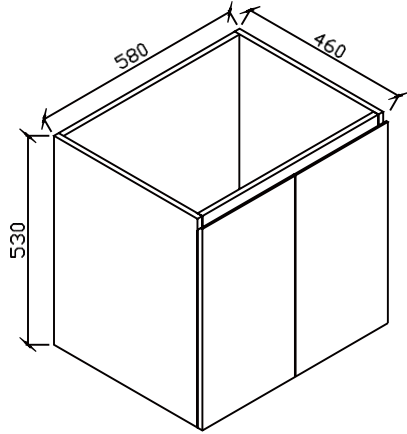

Zeus Fingerpull

Vanity Collection

PRODUCT SPECIFICATIONS

- Gloss white polymarble basin
- 1 tap hole standard, 3 tap hole optional
- High gloss white polyurethane cabinet
- 750 / 900mm available in LHD or RHD
- Available on legs, kickboard or wall hung
- Soft closing doors
- Full extension runner
- Adjustable square legs
- E0 HMR & E1 MDF Board
- FSC Certified
- Sizes 600mm, 750mm, 900mm, 1200mm
- Requires 32mm waste + overflow

Available from

600mm(L)x460mm(W)x620mm(H)

Product Code	Description
ZFP600WH1TH	Zeus FP 600 Wall Hung - PM 1TH
ZFP600WH3TH	Zeus FP 600 Wall Hung - PM 3TH

Product Code	Description
ZFP600S1TH	Zeus FP 600 Legs - PM 1TH
ZFP600S3TH	Zeus FP 600 Legs - PM 3TH

600mm(L)x460mm(W)x930mm(H)

Product Code	Description
ZFP600K1TH	Zeus FP 600 Kick - PM 1TH
ZFP600K3TH	Zeus FP 600 Kick - PM 3TH

750mm(L)x460mm(W)x620mm(H)

Product Code	Description
ZFP750WHL1TH	Zeus FP 750 Wall Hung LHD - PM 1TH
ZFP750WHL3TH	Zeus FP 750 Wall Hung LHD - PM 3TH
ZFP750WHR1TH	Zeus FP 750 Wall Hung RHD - PM 1TH
ZFP750WHR3TH	Zeus FP 750 Wall Hung RHD - PM 3TH