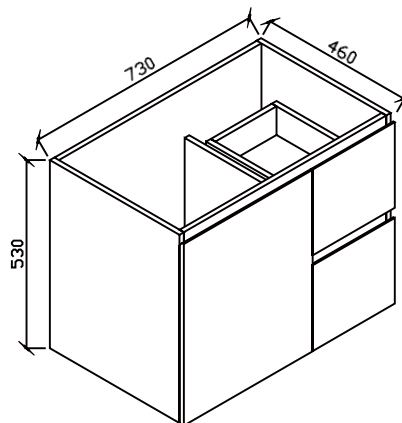

Zeus Fingerpull

Vanity Collection

PRODUCT SPECIFICATIONS

- Gloss white polymarble basin
- 1 tap hole standard, 3 tap hole optional
- High gloss white polyurethane cabinet
- 750 / 900mm available in LHD or RHD
- Available on legs, kickboard or wall hung
- Soft closing doors
- Full extension runner
- Adjustable square legs
- E0 HMR & E1 MDF Board
- FSC Certified
- Sizes 600mm, 750mm, 900mm, 1200mm
- Requires 32mm waste + overflow

Available from

600mm(L)x460mm(W)x620mm(H)

Product Code	Description
ZFP600WH1TH	Zeus FP 600 Wall Hung - PM 1TH
ZFP600WH3TH	Zeus FP 600 Wall Hung - PM 3TH

Product Code	Description
ZFP600S1TH	Zeus FP 600 Legs - PM 1TH
ZFP600S3TH	Zeus FP 600 Legs - PM 3TH

600mm(L)x460mm(W)x930mm(H)

Product Code	Description
ZFP600K1TH	Zeus FP 600 Kick - PM 1TH
ZFP600K3TH	Zeus FP 600 Kick - PM 3TH

750mm(L)x460mm(W)x620mm(H)

Product Code	Description
ZFP750WHL1TH	Zeus FP 750 Wall Hung LHD - PM 1TH
ZFP750WHL3TH	Zeus FP 750 Wall Hung LHD - PM 3TH
ZFP750WHR1TH	Zeus FP 750 Wall Hung RHD - PM 1TH
ZFP750WHR3TH	Zeus FP 750 Wall Hung RHD - PM 3TH