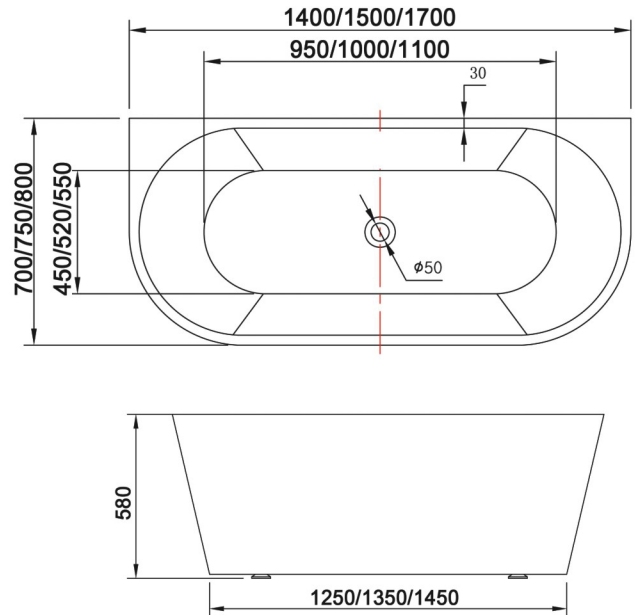

# Delara back to wall bath

**WALL BATH**

Item Code	Description
FB1400D	1400mm Delara Back to wall Bath
FB1500D	1500mm Delara Back to wall Bath
FB1700D	1700mm Delara Back to wall Bath

Specifications	
Bath:	Freestanding Bath/Wall faced
Material:	Sanitary grade acrylic, fibreglass reinforced with polyester resin.
Colour:	White high gloss
Frame:	Adjustable skid frame 6 legs
Joint:	Seamless joint
Waste:	Universal drainage kit + waste
Warranty:	5 year replacement parts or complete product ( does not include wear and tear ).