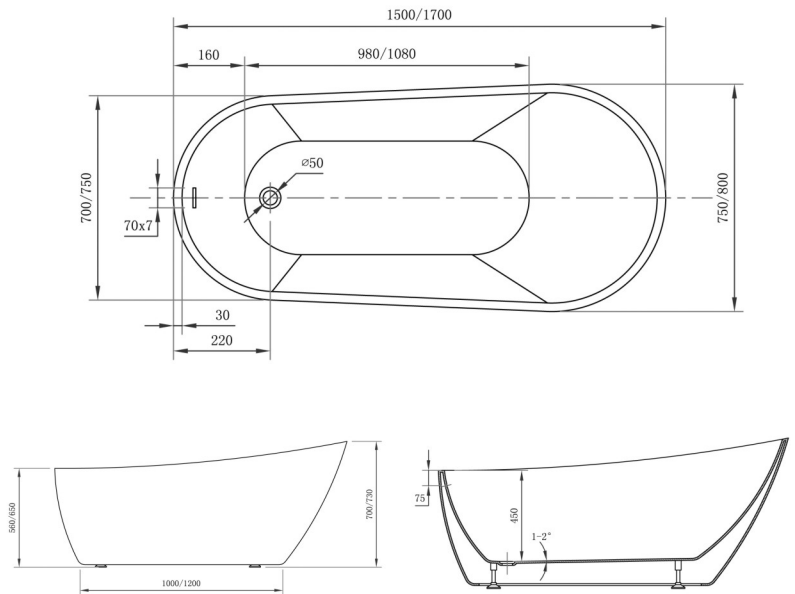

# Coco Freestanding Bath

**FREESTANDING BATH**

Item Code	Description
FB1500COCO	1500mm COCO Freestanding Bath
FB1700COCO	1700mm COCO Freestanding Bath

Specifications	
Bath:	Freestanding Bath
Material:	Sanitary grade acrylic, fibreglass reinforced with polyester resin.
Colour:	White high gloss
Frame:	Adjustable skid frame 6 legs
Joint:	Seamless joint
Waste:	Universal drainage kit + waste
Warranty:	5 year replacement parts or complete product ( does not include wear and tear ).