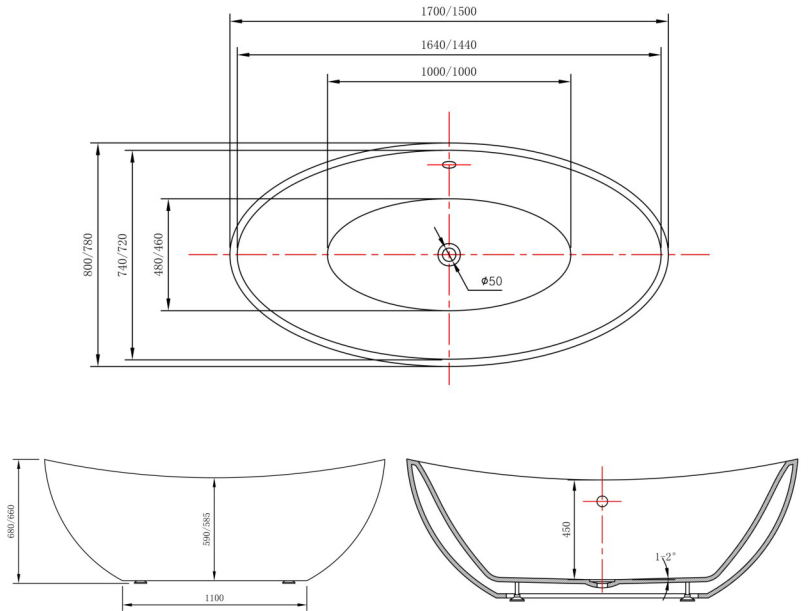

Alyssa Freestanding Bath

FREESTANDING BATH

Item Code	Description
FB1500A	1500mm Alyssa Freestanding Bath
FB1700A	1700mm Alyssa Freestanding Bath

Specifications	
Bath:	Freestanding Bath
Material:	Sanitary grade acrylic, fibreglass reinforced with polyester resin.
Colour:	White high gloss
Frame:	Adjustable skid frame 6 legs
Joint:	Seamless joint
Waste:	Universal drainage kit + waste
Warranty:	5 year replacement parts or complete product (does not include wear and tear).