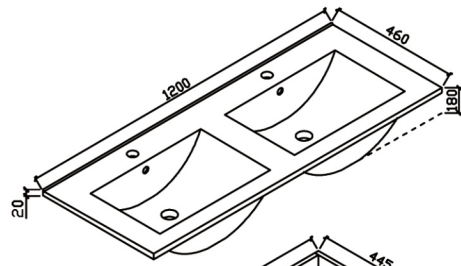

Marco Fingerpull

Vanity Collection

PRODUCT SPECIFICATIONS

- Standard depth design
- Ceramic basin with overflow
- 1 tap hole standard, 3 tap hole optional
- High gloss white polyurethane cabinet
- 750 / 900mm available in LHD or RHD
- Soft closing doors
- Full extension runner
- Legs standard, kickboard optional
- Sizes 600mm, 750mm, 900mm, 1200mm, 1200mm double, 1500mm, 1500mm double
- Requires 32-40mm waste + overflow

900mm(L)x460mm(W)x860mm(H)

Product Code	Description
MAV1200SS1TH	Marco 1200 Legs - Single basin VC 1TH
MAV1200SS3TH	Marco 1200 Legs - Single basin VC 3TH

Product Code	Description
MAV1200SK1TH	Marco 1200 Kick - Single basin VC 1TH
MAV1200SK3TH	Marco 1200 Kick - Single basin VC 3TH

1200mm(L)x460mm(W)x860mm(H)

Product Code	Description
MAV1200DS1TH	Marco 1200 Legs - Double basin VC 1TH
MAV1200DS3TH	Marco 1200 Legs - Double basin VC 3TH

1200mm(L)x460mm(W)x860mm(H)

Product Code	Description
MAV1200DK1TH	Marco 1200 Kick - Double basin VC 1TH
MAV1200DK3TH	Marco 1200 Kick - Double basin VC 3TH

1500mm(L)x460mm(W)x860mm(H)