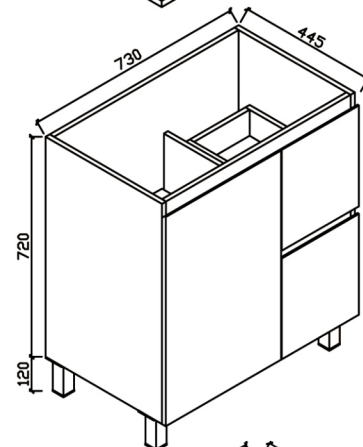

Marco Fingerpull

Vanity Collection

PRODUCT SPECIFICATIONS

- Standard depth design
- Ceramic basin with overflow
- 1 tap hole standard, 3 tap hole optional
- High gloss white polyurethane cabinet
- 750 / 900mm available in LHD or RHD
- Soft closing doors
- Full extension runner
- Legs standard, kickboard optional
- Sizes 600mm, 750mm, 900mm, 1200mm, 1200mm double, 1500mm, 1500mm double
- Requires 32-40mm waste + overflow

600mm(L)x460mm(W)x860mm(H)

Product Code	Description
MAV600K1TH	Marco 600 Kick - VC 1TH
MAV600K3TH	Marco 600 Kick - VC 3TH

Product Code	Description
MAV750LS1TH	Marco 750 Legs LHD - VC 1TH
MAV750LS3TH	Marco 750 Legs LHD - VC 3TH
MAV750RS1TH	Marco 750 Legs RHD - VC 1TH
MAV750RS3TH	Marco 750 Legs RHD - VC 3TH

750mm(L)x460mm(W)x860mm(H)

Product Code	Description
MAV750LK1TH	Marco 750 Kick LHD - VC 1TH
MAV750LK3TH	Marco 750 Kick LHD - VC 3TH
MAV750RK1TH	Marco 750 Kick RHD - VC 1TH
MAV750RK3TH	Marco 750 Kick RHD - VC 3TH

1500mm(L)x460mm(W)x860mm(H)