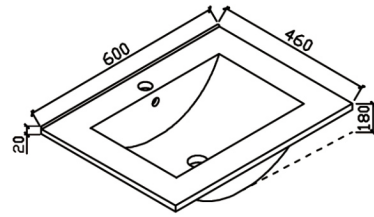

Marco Fingerpull

Vanity Collection

PRODUCT SPECIFICATIONS

- Standard depth design
- Ceramic basin with overflow
- 1 tap hole standard, 3 tap hole optional
- High gloss white polyurethane cabinet
- 750 / 900mm available in LHD or RHD
- Soft closing doors
- Full extension runner
- Legs standard, kickboard optional
- Sizes 600mm, 750mm, 900mm, 1200mm, 1200mm double, 1500mm, 1500mm double
- Requires 32-40mm waste + overflow

600mm(L)x460mm(W)x860mm(H)

Product Code	Description
MAV600K1TH	Marco 600 Kick - VC 1TH
MAV600K3TH	Marco 600 Kick - VC 3TH

Product Code	Description
MAV750LS1TH	Marco 750 Legs LHD - VC 1TH
MAV750LS3TH	Marco 750 Legs LHD - VC 3TH
MAV750RS1TH	Marco 750 Legs RHD - VC 1TH
MAV750RS3TH	Marco 750 Legs RHD - VC 3TH

1500mm(L)x460mm(W)x860mm(H)