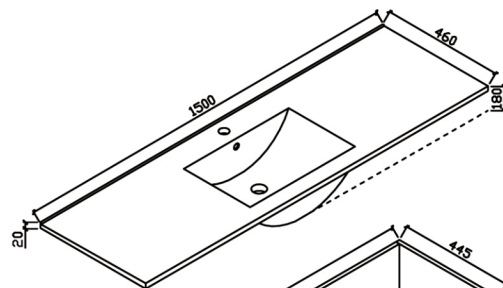

900mm(L)x460mm(W)x860mm(H)

Product Code	Description
MAV1200SS1TH	Marco 1200 Legs - Single basin VC 1TH
MAV1200SS3TH	Marco 1200 Legs - Single basin VC 3TH

Product Code	Description
MAV1200SK1TH	Marco 1200 Kick - Single basin VC 1TH
MAV1200SK3TH	Marco 1200 Kick - Single basin VC 3TH

1200mm(L)x460mm(W)x860mm(H)

Product Code	Description
MAV1200DS1TH	Marco 1200 Legs - Double basin VC 1TH
MAV1200DS3TH	Marco 1200 Legs - Double basin VC 3TH

1200mm(L)x460mm(W)x860mm(H)

Product Code	Description
MAV1200DK1TH	Marco 1200 Kick - Double basin VC 1TH
MAV1200DK3TH	Marco 1200 Kick - Double basin VC 3TH

1500mm(L)x460mm(W)x860mm(H)

Product Code	Description
MAV1500SS1TH	Marco 1500 Legs - Single basin VC 1TH
MAV1500SS3TH	Marco 1500 Legs - Single basin VC 3TH

Product Code	Description
MAV1500SK1TH	Marco 1500 Kick - Single basin VC 1TH
MAV1500SK3TH	Marco 1500 Kick - Single basin VC 3TH

1500mm(L)x460mm(W)x860mm(H)