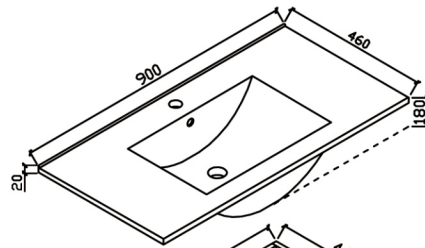

900mm(L)x460mm(W)x860mm(H)