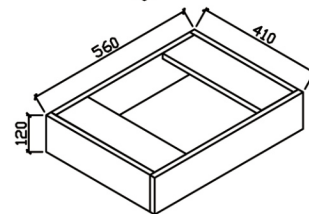

Marco Fingerpull

Vanity Collection

PRODUCT SPECIFICATIONS

- Standard depth design
- Ceramic basin with overflow
- 1 tap hole standard, 3 tap hole optional
- High gloss white polyurethane cabinet
- 750 / 900mm available in LHD or RHD
- Soft closing doors
- Full extension runner
- Legs standard, kickboard optional
- Sizes 600mm, 750mm, 900mm, 1200mm, 1200mm double, 1500mm, 1500mm double
- Requires 32-40mm waste + overflow

600mm(L)x460mm(W)x860mm(H)

Product Code	Description
MAV600K1TH	Marco 600 Kick - VC 1TH
MAV600K3TH	Marco 600 Kick - VC 3TH

Product Code	Description
MAV750LS1TH	Marco 750 Legs LHD - VC 1TH
MAV750LS3TH	Marco 750 Legs LHD - VC 3TH
MAV750RS1TH	Marco 750 Legs RHD - VC 1TH
MAV750RS3TH	Marco 750 Legs RHD - VC 3TH

750mm(L)x460mm(W)x860mm(H)

Product Code	Description
MAV750LK1TH	Marco 750 Kick LHD - VC 1TH
MAV750LK3TH	Marco 750 Kick LHD - VC 3TH
MAV750RK1TH	Marco 750 Kick RHD - VC 1TH
MAV750RK3TH	Marco 750 Kick RHD - VC 3TH

1500mm(L)x460mm(W)x860mm(H)