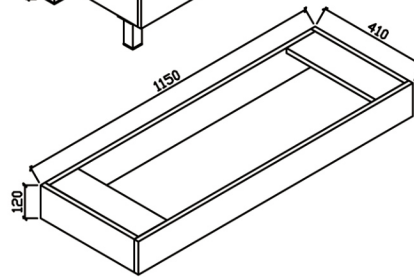

900mm(L)x460mm(W)x860mm(H)

Product Code	Description
MAV1200SS1TH	Marco 1200 Legs - Single basin VC 1TH
MAV1200SS3TH	Marco 1200 Legs - Single basin VC 3TH

Product Code	Description
MAV1200SK1TH	Marco 1200 Kick - Single basin VC 1TH
MAV1200SK3TH	Marco 1200 Kick - Single basin VC 3TH

1200mm(L)x460mm(W)x860mm(H)

Product Code	Description
MAV1200DS1TH	Marco 1200 Legs - Double basin VC 1TH
MAV1200DS3TH	Marco 1200 Legs - Double basin VC 3TH

1200mm(L)x460mm(W)x860mm(H)

Product Code	Description
MAV1200DK1TH	Marco 1200 Kick - Double basin VC 1TH
MAV1200DK3TH	Marco 1200 Kick - Double basin VC 3TH

1500mm(L)x460mm(W)x860mm(H)