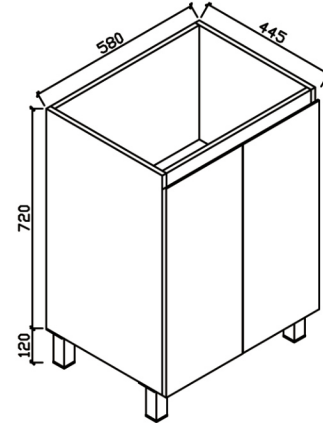

Marco Fingerpull

Vanity Collection

PRODUCT SPECIFICATIONS

- Standard depth design
- Ceramic basin with overflow
- 1 tap hole standard, 3 tap hole optional
- High gloss white polyurethane cabinet
- 750 / 900mm available in LHD or RHD
- Soft closing doors
- Full extension runner
- Legs standard, kickboard optional
- Sizes 600mm, 750mm, 900mm, 1200mm, 1200mm double, 1500mm, 1500mm double
- Requires 32-40mm waste + overflow

600mm(L)x460mm(W)x860mm(H)

Product Code	Description
MAV600K1TH	Marco 600 Kick - VC 1TH
MAV600K3TH	Marco 600 Kick - VC 3TH

Product Code	Description
MAV750LS1TH	Marco 750 Legs LHD - VC 1TH
MAV750LS3TH	Marco 750 Legs LHD - VC 3TH
MAV750RS1TH	Marco 750 Legs RHD - VC 1TH
MAV750RS3TH	Marco 750 Legs RHD - VC 3TH

750mm(L)x460mm(W)x860mm(H)

Product Code	Description
MAV750LK1TH	Marco 750 Kick LHD - VC 1TH
MAV750LK3TH	Marco 750 Kick LHD - VC 3TH
MAV750RK1TH	Marco 750 Kick RHD - VC 1TH
MAV750RK3TH	Marco 750 Kick RHD - VC 3TH

1500mm(L)x460mm(W)x860mm(H)