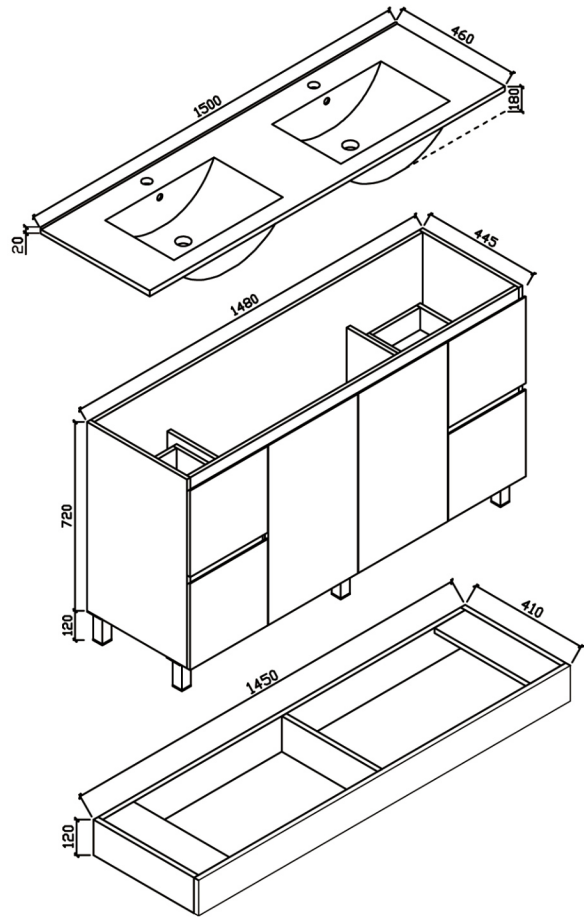

1200mm(L)x460mm(W)x860mm(H)

Product Code	Description
MAV1200DS1TH	Marco 1200 Legs - Double basin VC 1TH
MAV1200DS3TH	Marco 1200 Legs - Double basin VC 3TH

1200mm(L)x460mm(W)x860mm(H)

Product Code	Description
MAV1200DK1TH	Marco 1200 Kick - Double basin VC 1TH
MAV1200DK3TH	Marco 1200 Kick - Double basin VC 3TH

1500mm(L)x460mm(W)x860mm(H)

Product Code	Description
MAV1500SS1TH	Marco 1500 Legs - Single basin VC 1TH
MAV1500SS3TH	Marco 1500 Legs - Single basin VC 3TH

Product Code	Description
MAV1500SK1TH	Marco 1500 Kick - Single basin VC 1TH
MAV1500SK3TH	Marco 1500 Kick - Single basin VC 3TH

1500mm(L)x460mm(W)x860mm(H)