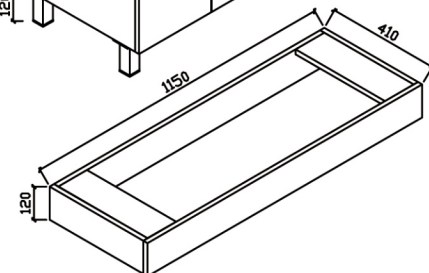

Product Code	Description
MAV900LS1TH	Marco 900 Legs LHD - VC 1TH
MAV900LS3TH	Marco 900 Legs LHD - VC 3TH
MAV900RS1TH	Marco 900 Legs RHD - VC 1TH
MAV900RS3TH	Marco 900 Legs RHD - VC 3TH

Product Code	Description
MAV900LK1TH	Marco 900 Kick LHD - VC 1TH
MAV900LK3TH	Marco 900 Kick LHD - VC 3TH
MAV900RK1TH	Marco 900 Kick RHD - VC 1TH
MAV900RK3TH	Marco 900 Kick RHD - VC 3TH

900mm(L)x460mm(W)x860mm(H)

Product Code	Description
MAV1200SS1TH	Marco 1200 Legs - Single basin VC 1TH
MAV1200SS3TH	Marco 1200 Legs - Single basin VC 3TH

Product Code	Description
MAV1200SK1TH	Marco 1200 Kick - Single basin VC 1TH
MAV1200SK3TH	Marco 1200 Kick - Single basin VC 3TH

1200mm(L)x460mm(W)x860mm(H)

Product Code	Description
MAV1200DS1TH	Marco 1200 Legs - Double basin VC 1TH
MAV1200DS3TH	Marco 1200 Legs - Double basin VC 3TH

1200mm(L)x460mm(W)x860mm(H)

Product Code	Description
MAV1200DK1TH	Marco 1200 Kick - Double basin VC 1TH
MAV1200DK3TH	Marco 1200 Kick - Double basin VC 3TH

1500mm(L)x460mm(W)x860mm(H)