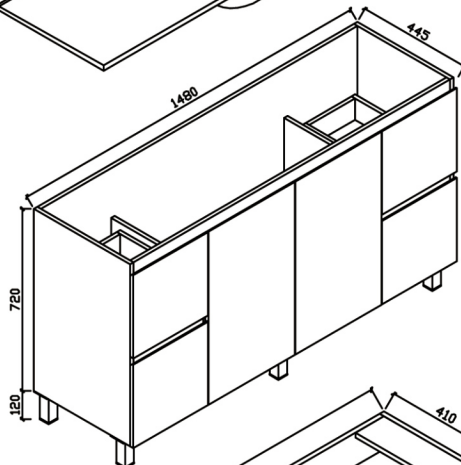

900mm(L)x460mm(W)x860mm(H)

Product Code	Description
MAV1200SS1TH	Marco 1200 Legs - Single basin VC 1TH
MAV1200SS3TH	Marco 1200 Legs - Single basin VC 3TH

Product Code	Description
MAV1200SK1TH	Marco 1200 Kick - Single basin VC 1TH
MAV1200SK3TH	Marco 1200 Kick - Single basin VC 3TH

1200mm(L)x460mm(W)x860mm(H)

Product Code	Description
MAV1200DS1TH	Marco 1200 Legs - Double basin VC 1TH
MAV1200DS3TH	Marco 1200 Legs - Double basin VC 3TH

1200mm(L)x460mm(W)x860mm(H)

Product Code	Description
MAV1200DK1TH	Marco 1200 Kick - Double basin VC 1TH
MAV1200DK3TH	Marco 1200 Kick - Double basin VC 3TH

1500mm(L)x460mm(W)x860mm(H)

Product Code	Description
MAV1500SS1TH	Marco 1500 Legs - Single basin VC 1TH
MAV1500SS3TH	Marco 1500 Legs - Single basin VC 3TH

Product Code	Description
MAV1500SK1TH	Marco 1500 Kick - Single basin VC 1TH
MAV1500SK3TH	Marco 1500 Kick - Single basin VC 3TH

1500mm(L)x460mm(W)x860mm(H)