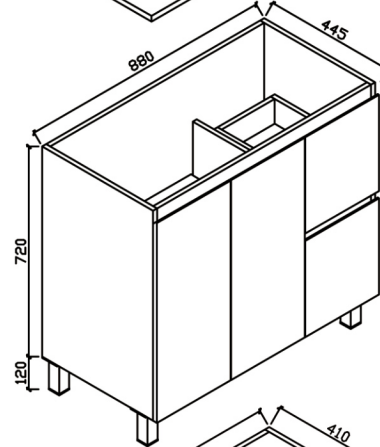

900mm(L)x460mm(W)x860mm(H)