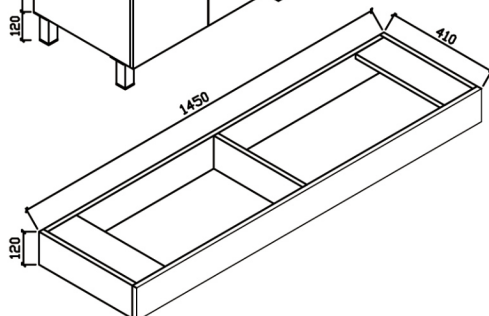

900mm(L)x460mm(W)x860mm(H)

Product Code	Description
MAV1200SS1TH	Marco 1200 Legs - Single basin VC 1TH
MAV1200SS3TH	Marco 1200 Legs - Single basin VC 3TH

Product Code	Description
MAV1200SK1TH	Marco 1200 Kick - Single basin VC 1TH
MAV1200SK3TH	Marco 1200 Kick - Single basin VC 3TH

1200mm(L)x460mm(W)x860mm(H)

Product Code	Description
MAV1200DS1TH	Marco 1200 Legs - Double basin VC 1TH
MAV1200DS3TH	Marco 1200 Legs - Double basin VC 3TH

1200mm(L)x460mm(W)x860mm(H)

Product Code	Description
MAV1200DK1TH	Marco 1200 Kick - Double basin VC 1TH
MAV1200DK3TH	Marco 1200 Kick - Double basin VC 3TH

1500mm(L)x460mm(W)x860mm(H)

Product Code	Description
MAV1500SS1TH	Marco 1500 Legs - Single basin VC 1TH
MAV1500SS3TH	Marco 1500 Legs - Single basin VC 3TH

Product Code	Description
MAV1500SK1TH	Marco 1500 Kick - Single basin VC 1TH
MAV1500SK3TH	Marco 1500 Kick - Single basin VC 3TH

1500mm(L)x460mm(W)x860mm(H)