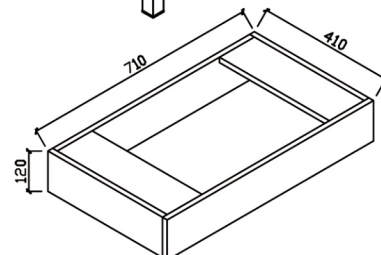

Marco Fingerpull

Vanity Collection

PRODUCT SPECIFICATIONS

- Standard depth design
- Ceramic basin with overflow
- 1 tap hole standard, 3 tap hole optional
- High gloss white polyurethane cabinet
- 750 / 900mm available in LHD or RHD
- Soft closing doors
- Full extension runner
- Legs standard, kickboard optional
- Sizes 600mm, 750mm, 900mm, 1200mm, 1200mm double, 1500mm, 1500mm double
- Requires 32-40mm waste + overflow

600mm(L)x460mm(W)x860mm(H)

Product Code	Description
MAV600K1TH	Marco 600 Kick - VC 1TH
MAV600K3TH	Marco 600 Kick - VC 3TH

Product Code	Description
MAV750LS1TH	Marco 750 Legs LHD - VC 1TH
MAV750LS3TH	Marco 750 Legs LHD - VC 3TH
MAV750RS1TH	Marco 750 Legs RHD - VC 1TH
MAV750RS3TH	Marco 750 Legs RHD - VC 3TH

750mm(L)x460mm(W)x860mm(H)

Product Code	Description
MAV750LK1TH	Marco 750 Kick LHD - VC 1TH
MAV750LK3TH	Marco 750 Kick LHD - VC 3TH
MAV750RK1TH	Marco 750 Kick RHD - VC 1TH
MAV750RK3TH	Marco 750 Kick RHD - VC 3TH

1500mm(L)x460mm(W)x860mm(H)