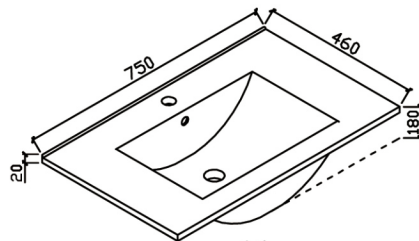

Marco Fingerpull

Vanity Collection

PRODUCT SPECIFICATIONS

- Standard depth design
- Ceramic basin with overflow
- 1 tap hole standard, 3 tap hole optional
- High gloss white polyurethane cabinet
- 750 / 900mm available in LHD or RHD
- Soft closing doors
- Full extension runner
- Legs standard, kickboard optional
- Sizes 600mm, 750mm, 900mm, 1200mm, 1200mm double, 1500mm, 1500mm double
- Requires 32-40mm waste + overflow

600mm(L)x460mm(W)x860mm(H)

Product Code	Description
MAV600K1TH	Marco 600 Kick - VC 1TH
MAV600K3TH	Marco 600 Kick - VC 3TH

Product Code	Description
MAV750LS1TH	Marco 750 Legs LHD - VC 1TH
MAV750LS3TH	Marco 750 Legs LHD - VC 3TH
MAV750RS1TH	Marco 750 Legs RHD - VC 1TH
MAV750RS3TH	Marco 750 Legs RHD - VC 3TH

1200mm(L)x460mm(W)x860mm(H)

Product Code	Description
MAV1200DS1TH	Marco 1200 Legs - Double basin VC 1TH
MAV1200DS3TH	Marco 1200 Legs - Double basin VC 3TH

1200mm(L)x460mm(W)x860mm(H)

Product Code	Description
MAV1200DK1TH	Marco 1200 Kick - Double basin VC 1TH
MAV1200DK3TH	Marco 1200 Kick - Double basin VC 3TH

1500mm(L)x460mm(W)x860mm(H)