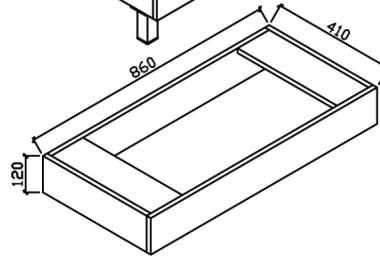

900mm(L)x460mm(W)x860mm(H)