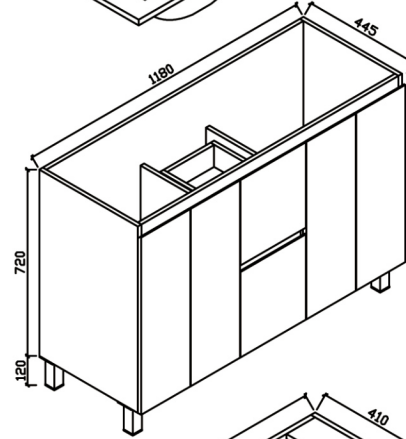

900mm(L)x460mm(W)x860mm(H)

Product Code	Description
MAV1200SS1TH	Marco 1200 Legs - Single basin VC 1TH
MAV1200SS3TH	Marco 1200 Legs - Single basin VC 3TH

Product Code	Description
MAV1200SK1TH	Marco 1200 Kick - Single basin VC 1TH
MAV1200SK3TH	Marco 1200 Kick - Single basin VC 3TH

1200mm(L)x460mm(W)x860mm(H)

Product Code	Description
MAV1200DS1TH	Marco 1200 Legs - Double basin VC 1TH
MAV1200DS3TH	Marco 1200 Legs - Double basin VC 3TH

1200mm(L)x460mm(W)x860mm(H)

Product Code	Description
MAV1200DK1TH	Marco 1200 Kick - Double basin VC 1TH
MAV1200DK3TH	Marco 1200 Kick - Double basin VC 3TH

1500mm(L)x460mm(W)x860mm(H)