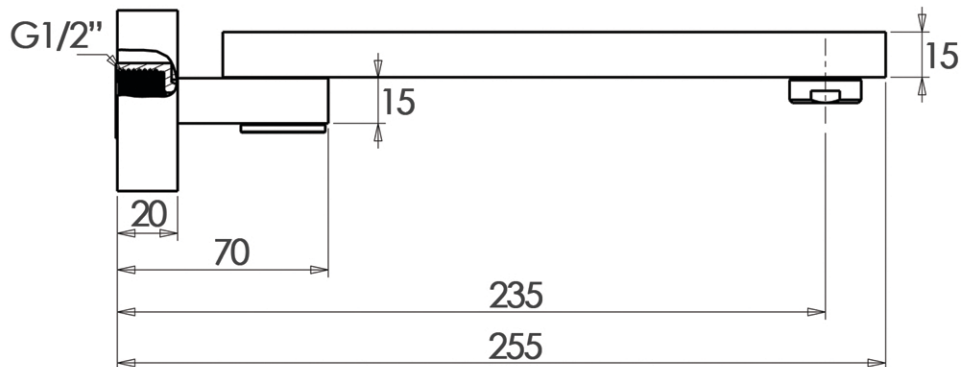

Rectangle swivel bath spout

**Warranty:
12 months**

T-HBASSW
Rectangle swivel bath spout

Item Code	Description
T-HBASSW	Rectangle swivel bath spout

Specifications	
Make:	Brass
Colour:	Chrome

Sydney Head Office
1/13 Samantha Place
Smeaton Grange
NSW 2567
Ph: (02) 4648 1618
Fax: (02) 46 48 1761
<http://www.duraplex.com.au>