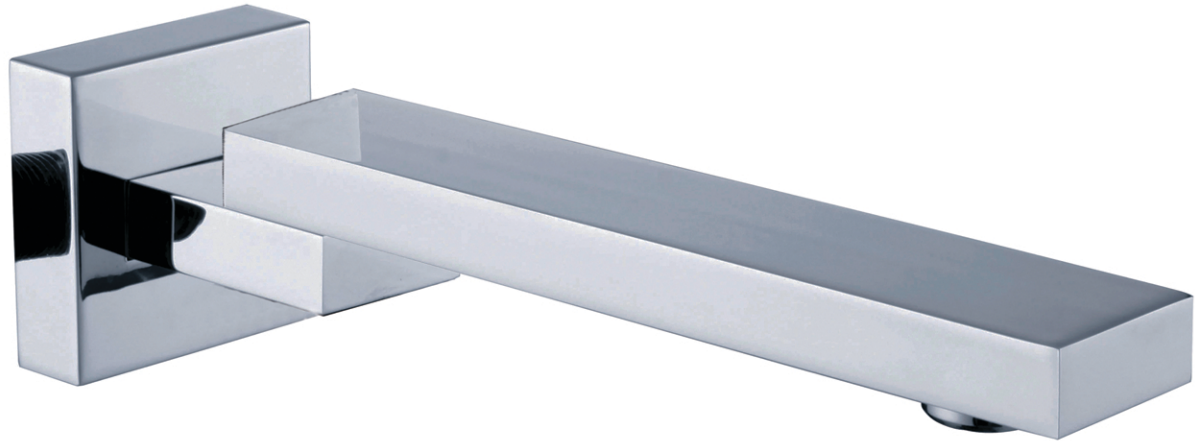

Rectangle swivel bath spout

**Warranty:
12 months**

T-HBASSW
Rectangle swivel bath spout

Item Code	Description
T-HBASSW	Rectangle swivel bath spout

Specifications	
Make:	Brass
Colour:	Chrome

Sydney Head Office
1/13 Samantha Place
Smeaton Grange
NSW 2567
Ph: (02) 4648 1618
Fax: (02) 46 48 1761
<http://www.duraplex.com.au>