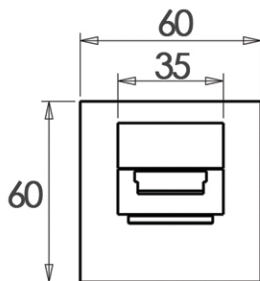

Rectangle swivel bath spout

**Warranty:
12 months**

T-HBASSW
Rectangle swivel bath spout

Item Code	Description
T-HBASSW	Rectangle swivel bath spout

Specifications	
Make:	Brass
Colour:	Chrome

Sydney Head Office
1/13 Samantha Place
Smeaton Grange
NSW 2567
Ph: (02) 4648 1618
Fax: (02) 46 48 1761
<http://www.duraplex.com.au>