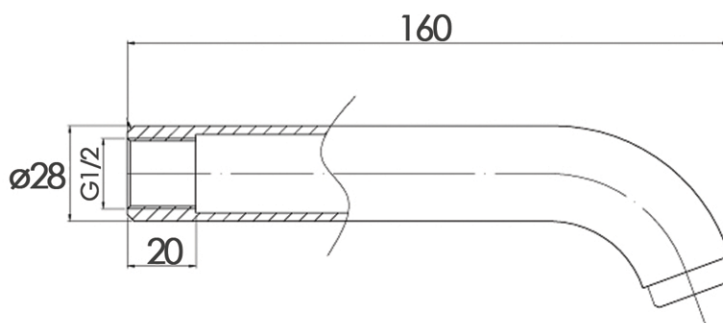

# Mary bath spout

Warranty:  
12 months

T-EBATHSM  
Mary bath spout

Item Code	Description
T-EBATHSM	Mary bath spout

Specifications	
Make:	Brass
Colour:	Chrome

Sydney Head Office  
1/13 Samantha Place  
Smeaton Grange  
NSW 2567  
Ph: (02) 4648 1618  
Fax: (02) 46 48 1761  
<http://www.duraplex.com.au>