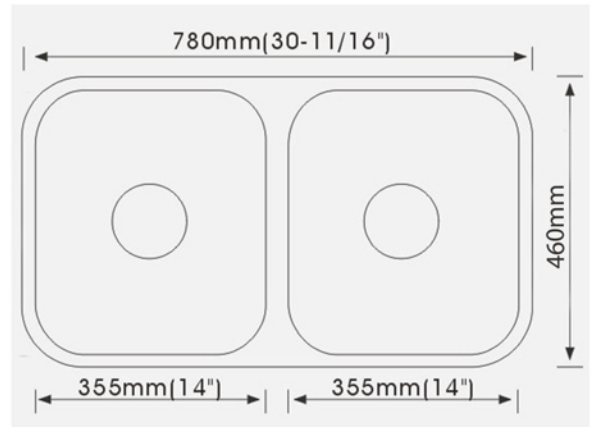

S780U

KITCHEN SINK

Item Code	Description
S780U	Double bowl, undermount sink.

Specifications
• 304 grade stainless steel
• 0.8mm thickness
• Includes waste & fixing clips
• 5 years replacement product and parts