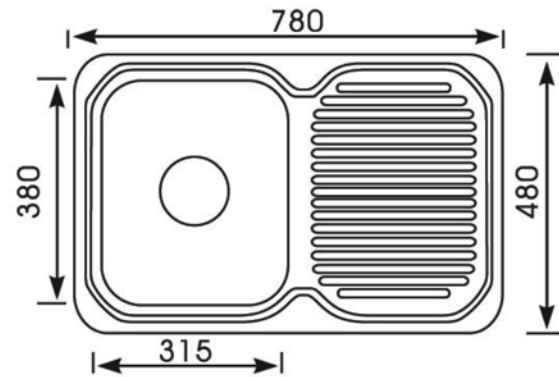

S780

KITCHEN SINK

Item Code	Description
S780L	Single bowl, Single drain sink LH bowl.
S780R	Single bowl, Single drain sink RH bowl.

Specifications
• Available in left and right bowl
• 304 grade stainless steel
• 0.8mm thickness
• Includes waste & fixing clips
• 5 years replacement product and parts