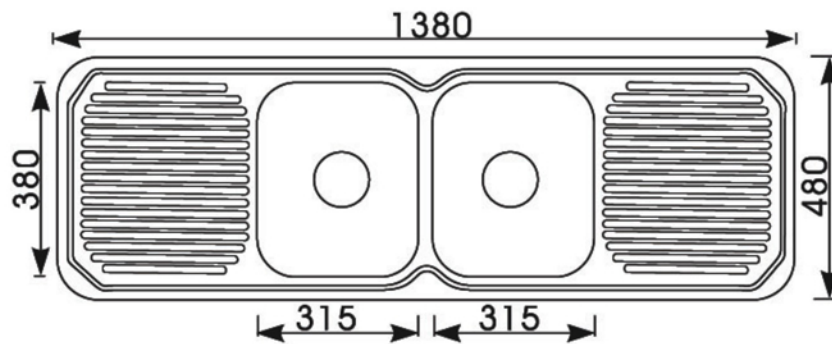

# S1380

KITCHEN SINK

Item Code	Description
S1380	Double bowl, double drain sink.

Specifications
• 304 grade stainless steel
• 0.8mm thickness
• Includes waste & fixing clips
• 5 years replacement product and parts