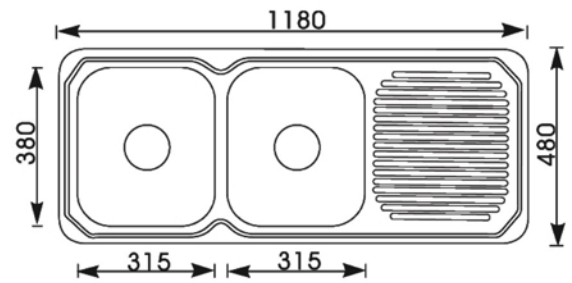

S1180

KITCHEN SINK

Item Code	Description
S1180L	Double bowl, Single drain sink LH bowl.
S1180R	Double bowl, Single drain sink RH bowl.

Specifications
• Available in left and right bowl
• 304 grade stainless steel
• 0.8mm thickness
• Includes waste & fixing clips
• 5 years replacement product and parts