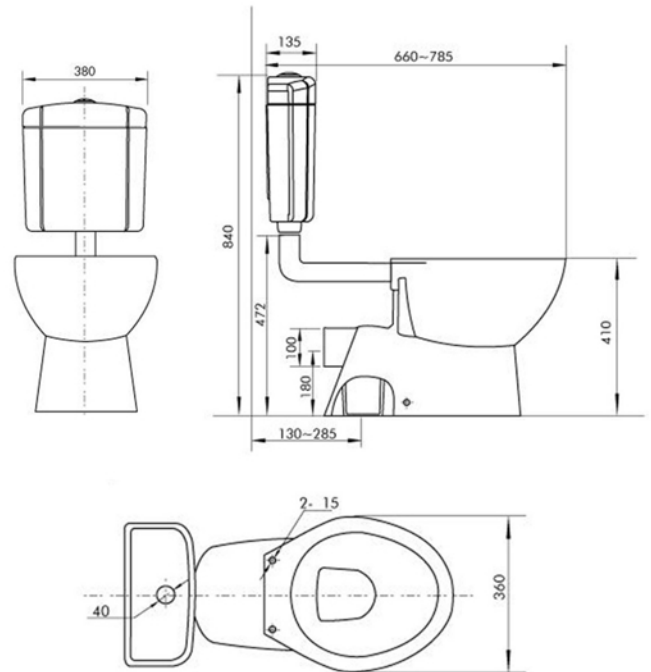

Roma toilet suite

TOILET SUITE

Item Code	Description
V-ROMAS1003	Roma link toilet suite

Specifications	
Type:	Vitreous China link suite
Inlet:	Bottom
Flush:	4.5 / 3.0 litre dual flush
Star:	4 Star water rating
Set out:	140mm - 270mm
Seat:	S trap / P trap models available
Warranty:	Ceramic 5 years replacement product 1 year parts and labour All other components 1 year parts and labour.