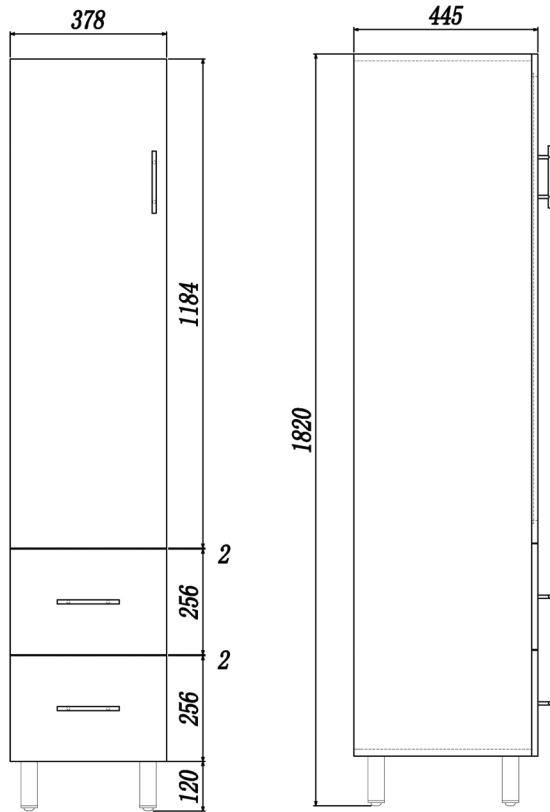

Romano 1800mm tallboy

**Warranty:
12 months**

ROVTB1800 - Romano 1800mm tallboy
Solid doors, legs

Item Code	Description
ROVTB1800	Romano 1800mm tallboy solid doors

Specifications		
Make:	White polyurethane	
Doors:	Solid	
Hinge:	Door can mount opposite side	
Base:	Legs	Kickboard
Handles:	Chrome	