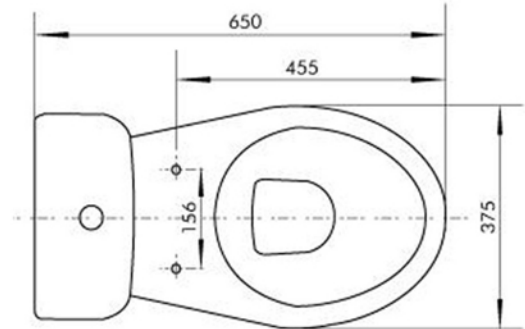

Opal toilet suite

TOILET SUITE

Item Code	Description
V-OPAL1001	Opal close couple toilet suite

Specifications	
Type:	Vitreous China close couple
Inlet:	Bottom
Flush:	4.5 / 3.0 litre dual flush
Star:	4 Star water rating
Set out:	140mm
Trap:	S trap
Warranty:	Ceramic 5 years replacement product 1 year parts and labour All other components 1 year parts and labour.