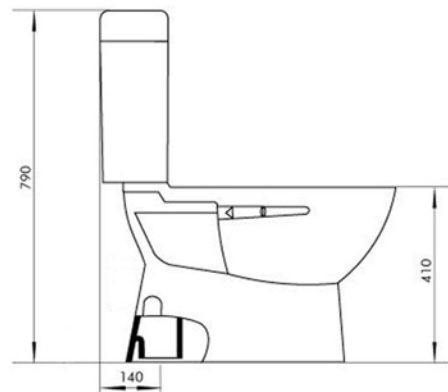

Opal toilet suite

TOILET SUITE

Item Code	Description
V-OPAL1001	Opal close couple toilet suite

Specifications	
Type:	Vitreous China close couple
Inlet:	Bottom
Flush:	4.5 / 3.0 litre dual flush
Star:	4 Star water rating
Set out:	140mm
Trap:	S trap
Warranty:	Ceramic 5 years replacement product 1 year parts and labour All other components 1 year parts and labour.