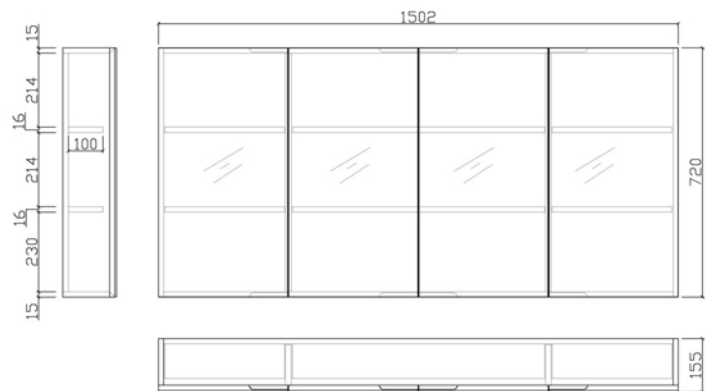

1502mm shaving cabinet

SHAVING CABINET

Item Code	Description
M-DUS15	1502mm shaving cabinet

Specifications
• Quadruple door
• High gloss polurethane
• Soft closing doors
• Two internal shelf
• 12 months warranty