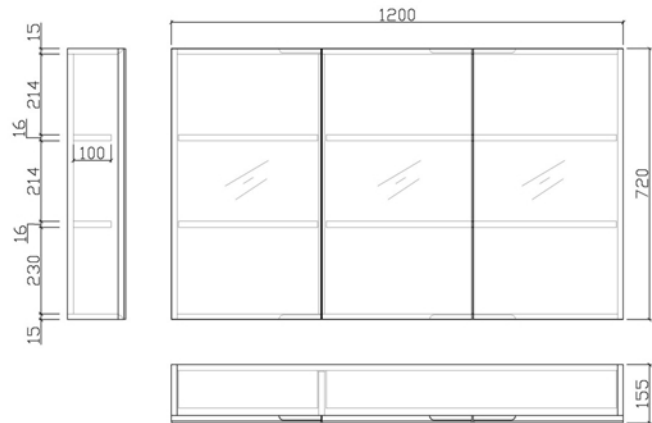

# 1200mm shaving cabinet

SHAVING CABINET

Item Code	Description
M-DUS12	1200mm shaving cabinet

Specifications
• Tripple door
• High gloss polurethane
• Soft closing doors
• Two internal shelf
• 12 months warranty