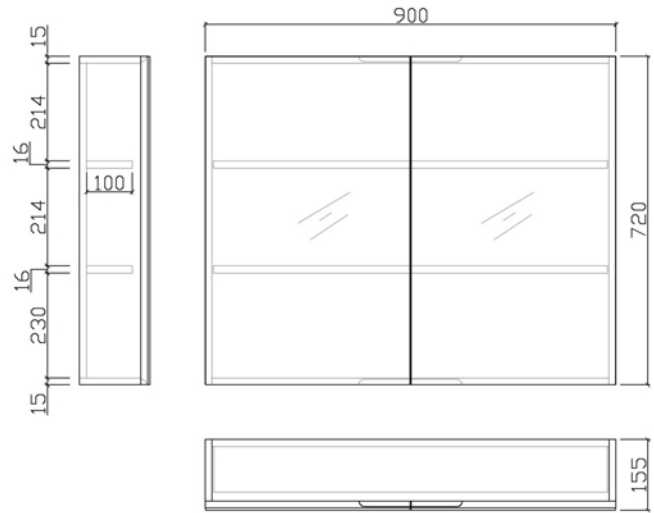

# 900mm shaving cabinet

SHAVING CABINET

Item Code	Description
M-DUS09	900mm shaving cabinet

Specifications
• Double door
• High gloss polurethane
• Soft closing doors
• Two internal shelf
• 12 months warranty