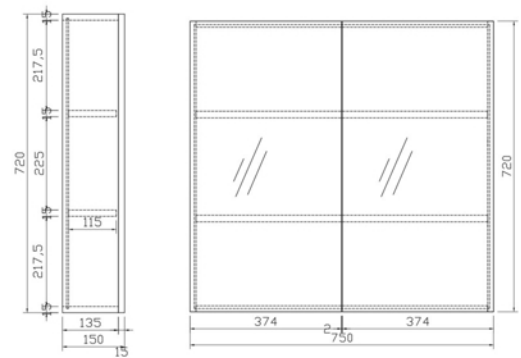

750mm shaving cabinet

SHAVING CABINET

Item Code	Description
M-DUS07	750mm shaving cabinet

Specifications

- Double door
- High gloss polurethane
- Soft closing doors
- Two internal shelf
- 12 months warranty