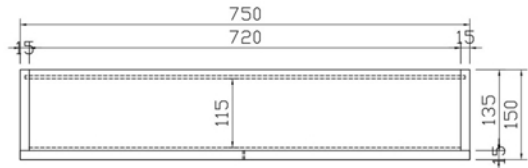

750mm shaving cabinet

SHAVING CABINET

Item Code	Description
M-DUS07	750mm shaving cabinet

Specifications

- Double door
- High gloss polurethane
- Soft closing doors
- Two internal shelf
- 12 months warranty