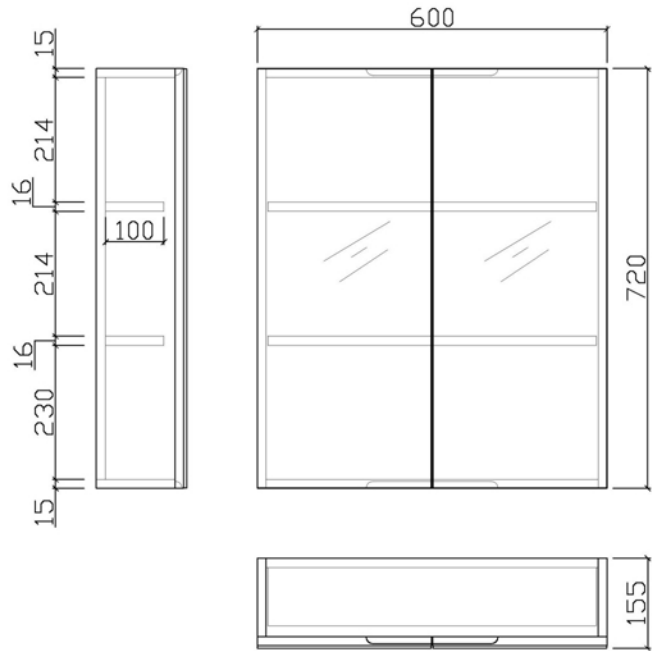

600mm shaving cabinet

SHAVING CABINET

Item Code	Description
M-DUS06	600mm shaving cabinet

Specifications
• Double door
• High gloss polurethane
• Soft closing doors
• Two internal shelf
• 12 months warranty