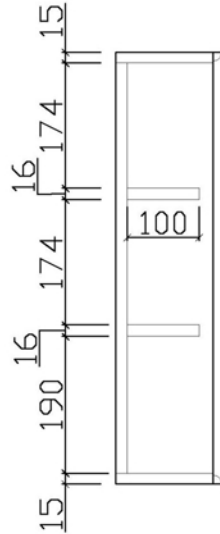

450mm shaving cabinet

SHAVING CABINET

Item Code	Description
M-DUS045	450mm shaving cabinet

Specifications
• Single door
• High gloss polurethane
• Soft closing doors
• Two internal shelf
• 12 months warranty