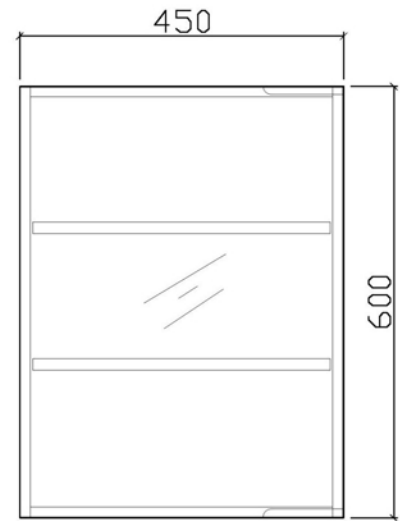

450mm shaving cabinet

SHAVING CABINET

Item Code	Description
M-DUS045	450mm shaving cabinet

Specifications
• Single door
• High gloss polurethane
• Soft closing doors
• Two internal shelf
• 12 months warranty