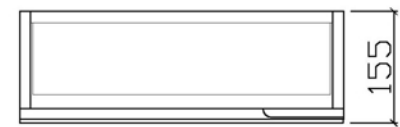

450mm shaving cabinet

SHAVING CABINET

Item Code	Description
M-DUS045	450mm shaving cabinet

Specifications
• Single door
• High gloss polurethane
• Soft closing doors
• Two internal shelf
• 12 months warranty