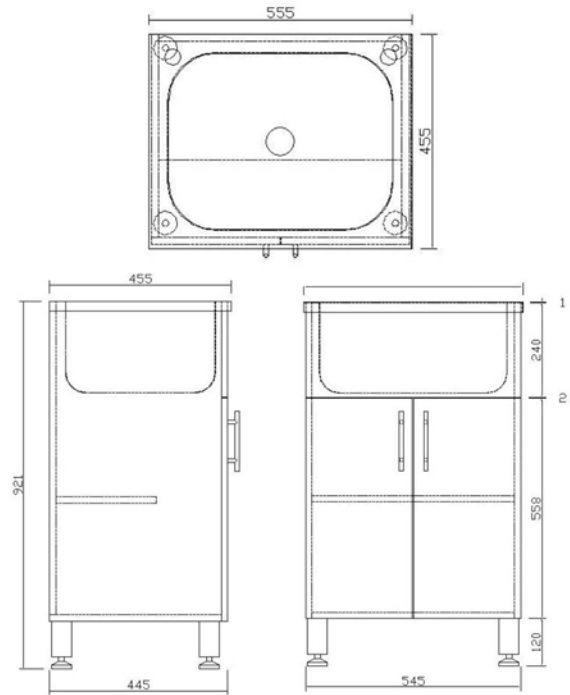

DISL

LAUNDRY CABINET

| Item Code | Description |
|-----------|----------------------------------|
| DISL | 35L laundry tub 555*455*900mm |

| Specifications |
|---|
| • High gloss polyurethane cabinet |
| • 304 grade stainless steel tub |
| • 0.8mm thickness tub |
| • Includes bypass kit |
| • Includes waste & fixing clips |
| • 5 years replacement product and parts on sink, 12 months warranty on cabinet. |