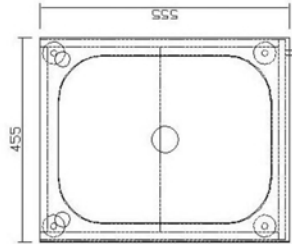

DICL

LAUNDRY CABINET

Item Code	Description
DICL	35L laundry tub 455*555*900mm

Specifications
• High gloss polyurethane cabinet
• 304 grade stainless steel tub
• 0.8mm thickness tub
• Includes bypass kit
• Includes waste & fixing clips
• 5 years replacement product and parts on sink, 12 months warranty on cabinet.