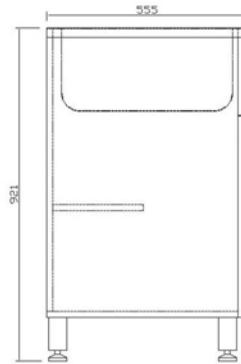

DICL

LAUNDRY CABINET

Item Code	Description
DICL	35L laundry tub 455*555*900mm

Specifications
• High gloss polyurethane cabinet
• 304 grade stainless steel tub
• 0.8mm thickness tub
• Includes bypass kit
• Includes waste & fixing clips
• 5 years replacement product and parts on sink, 12 months warranty on cabinet.