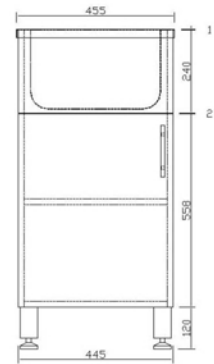

DICL

LAUNDRY CABINET

Item Code	Description
DICL	35L laundry tub 455*555*900mm

Specifications
• High gloss polyurethane cabinet
• 304 grade stainless steel tub
• 0.8mm thickness tub
• Includes bypass kit
• Includes waste & fixing clips
• 5 years replacement product and parts on sink, 12 months warranty on cabinet.